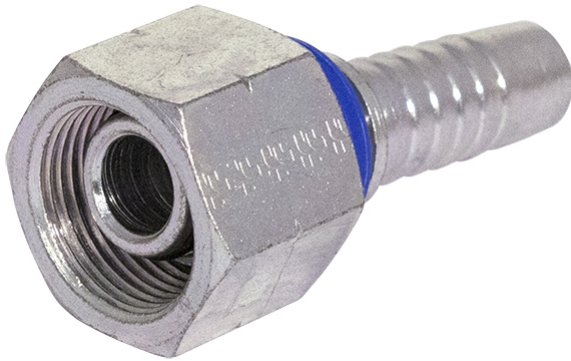

# Metric straight female

<b>Product group</b>	300
<b>Material</b>	Steel
<b>Series</b>	42-series
<b>O-ring</b>	No
<b>Shape</b>	Straight
<b>Fitting type</b>	Metric

Part no	Pipe dim. (mm)	Thread type	Thread	Hose ID (inch)	Nut type	Weight (kg)
427306032	6	M	M 14x1.5 Female	3/16" Slip on nut with plastic washer	0.03	
42730604	6	M	M 14x1.5 Female	1/4" Crimped nut	0.03	
427308032	8	M	M 16x1.5 Female	3/16" Slip on nut with plastic washer	0.04	
427308042	8	M	M 16x1.5 Female	1/4" Slip on nut with plastic washer	0.04	
427310042	10	M	M 18x1.5 Female	1/4" Slip on nut with plastic washer	0.05	
427310052	10	M	M 18x1.5 Female	5/16" Slip on nut with plastic washer	0.05	
42731006	10	M	M 18x1.5 Female	3/8" Crimped nut	0.05	
427312042	12	M	M 20x1.5 Female	1/4" Slip on nut with plastic washer	0.06	
427312052	12	M	M 20x1.5 Female	5/16" Slip on nut with plastic washer	0.06	
427312062	12	M	M 20x1.5 Female	3/8" Slip on nut with plastic washer	0.06	
427314062	14	M	M 22x1.5 Female	3/8" Slip on nut with plastic washer	0.09	
427314082	14	M	M 22x1.5 Female	1/2" Slip on nut with plastic washer	0.1	
427316082	16	M	M 24x1.5 Female	1/2" Slip on nut with plastic washer	0.12	
427320082	20	M	M 30x2 Female	1/2" Slip on nut with plastic washer	0.18	
427320102	20	M	M 30x2 Female	5/8" Slip on nut with plastic washer	0.19	
427320122	20	M	M 30x2 Female	3/4" Slip on nut with plastic washer	0.21	
427325122	25	M	M 36x2 Female	3/4" Slip on nut with plastic washer	0.35	
427325162	25	M	M 36x2 Female	1" Slip on nut with plastic washer	0.38	
427330162	30	M	M 42x2 Female	1" Slip on nut with plastic washer	0.44	
427330202	30	M	M 42x2 Female	1 1/4" Slip on nut with plastic washer	0.51	
427338202	38	M	M 52x2 Female	1 1/4" Slip on nut with plastic washer	0.68	
427338242	38	M	M 52x2 Female	1 1/2" Slip on nut with plastic washer	0.76	