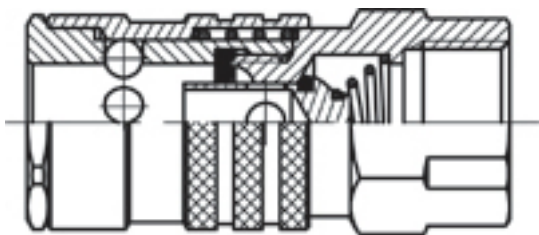

TEMA Quick release for air 1800N - female

Product group	523
Security lock	No
Bulkhead	No
Valve	Yes
Manufacturer	TEMA
Type (Male/Female)	Female
One-handed	No
Safety nipple	No

Part no	Thread type	Weight (kg)	Thread	TEMA description	Sealing material
5T1800NB	G	0.13	G 1/2" Female	1800NB	NBR
5T1800NBV	G	0.13	G 1/2" Female	1800NBV	FKM
5T1800NV	G	0.13	G 3/8" Female	1800NV	FKM