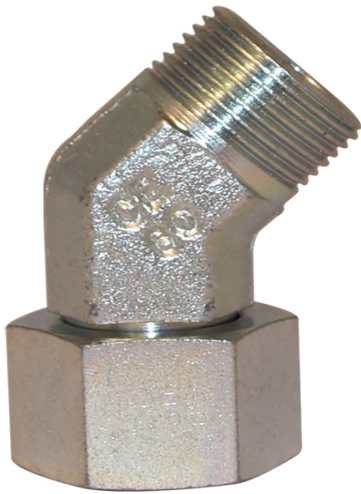

EV-O - body

Product group

600

Adjustable

No

Bulkhead

No

Shape

45°

Part no	Pipe dim. 1 (mm)	Pipe dim. 2 (mm)	Thread 1	Thread 2
60550607	6	6	M 12x1.5 Male	M 12x1.5 Male
60550809	8	8	M 14x1.5 Male	M 14x1.5 Male
60551011	10	10	M 16x1.5 Male	M 16x1.5 Male
60551213	12	12	M 18x1.5 Male	M 18x1.5 Male
60551516	15	15	M 22x1.5 Male	M 22x1.5 Male
60551819	18	18	M 26x1.5 Male	M 26x1.5 Male
60552223	22	22	M 30x2 Male	M 30x2 Male
60552829	28	28	M 36x2 Male	M 36x2 Male
60553536	35	35	M 45x2 Male	M 45x2 Male
60554243	42	42	M 52x2 Male	M 52x2 Male