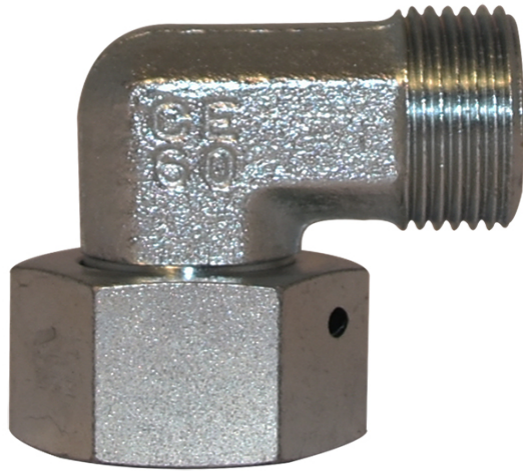

EVWO Adjustable elbow fitting - body

Product group 600
Adjustable No
Bulkhead No
Shape 90°

| Part no | Pipe dim. 1 (mm) | Pipe dim. 2 (mm) | Pipe dim (mm) | Thread 1 | Thread 2 |
|----------|------------------|------------------|---------------|---------------|---------------|
| 65510607 | 6 | 6 | 6 | M 14x1.5 Male | M 14x1.5 Male |
| 65510809 | 8 | 8 | 8 | M 16x1.5 Male | M 16x1.5 Male |
| 65511011 | 10 | 10 | 10 | M 18x1.5 Male | M 18x1.5 Male |
| 65511213 | 12 | 12 | 12 | M 20x1.5 Male | M 20x1.5 Male |
| 65511415 | 14 | 14 | 14 | M 22x1.5 Male | M 22x1.5 Male |
| 65511617 | 16 | 16 | 16 | M 24x1.5 Male | M 24x1.5 Male |
| 65512021 | 20 | 20 | 20 | M 30x2 Male | M 30x2 Male |
| 65512526 | 25 | 25 | 25 | M 36x2 Male | M 36x2 Male |
| 65513031 | 30 | 30 | 30 | M 42x2 Male | M 42x2 Male |
| 65513839 | 38 | 38 | 38 | M 52x2 Male | M 52x2 Male |