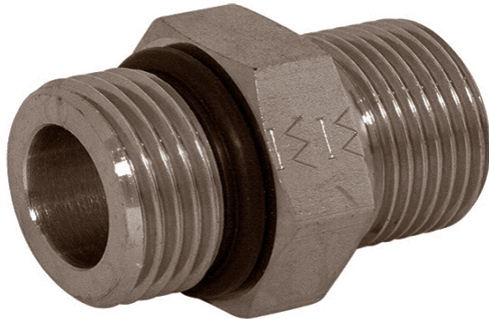

Straight adaptor G M – SAE-O M

Product group	700
Material	Steel
Adjustable	No
Bulkhead	No
Adapter type	BSP
Shape	Straight

Part no	Thread 1	Thread 2
70150407	G 1/4" Male	SAEO 7/16"-20 Male
70150408	G 1/4" Male	SAEO 1/2"-20 Male
70150409	G 1/4" Male	SAEO 9/16"-18 Male
70150412	G 1/4" Male	SAEO 3/4"-16" Male
70150609	G 3/8" Male	SAEO 9/16"-18 Male
70150612	G 3/8" Male	SAEO 3/4"-16" Male
70150614	G 3/8" Male	SAEO 1 7/8"-14 Male
70150812	G 1/2" Male	SAEO 3/4"-16" Male
70150814	G 1/2" Male	SAEO 1 7/8"-14 Male
70150817	G 1/2" Male	SAEO 1 1/16" Female
70150821	G 1/2" Male	SAEO 1 5/16"-12 Male
70151014	G 5/8" Male	SAEO 1 7/8"-14 Male
70151017	G 5/8" Male	SAEO 1 1/16" Female
70151217	G 3/4" Male	SAEO 1 1/16" Female
70151219	G 3/4" Male	SAEO 1 3/16"-12 Male
70151221	G 3/4" Male	SAEO 1 5/16"-12 Male
70151619	G 1" Male	SAEO 1 3/16"-12 Male
70151621	G 1" Male	SAEO 1 5/16"-12 Male
70151626	G 1" Male	SAEO 1 5/8"-12 Male