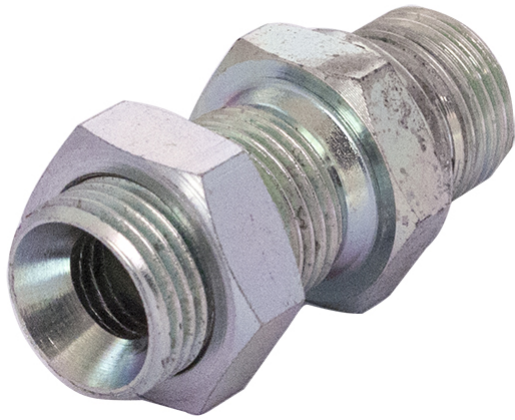

# Bulkhead G M – G M

<b>Product group</b>	780
<b>Material</b>	Stainless steel
<b>Adjustable</b>	No
<b>Bulkhead</b>	Yes
<b>Adapter type</b>	BSP
<b>Shape</b>	Straight

**Part no**

70900808S

**Thread 1**

G 1/2" Male

**Thread 2**

G 1/2" Male