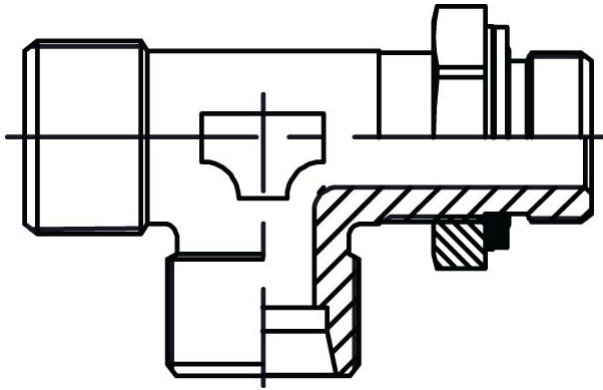

# LEE - M

Product group

600

Adjustable

No

Bulkhead

No

Complete or Body

Body

Part no	Pipe dim. 1 (mm)	Pipe dim. 2 (mm)	Thread 1	Thread 2	Thread 3
65302534	25	25	M 36x2	M 36x2	M 33x2