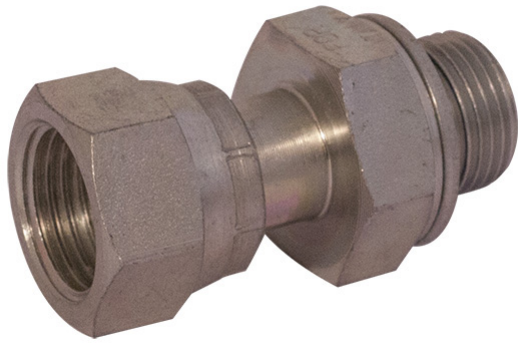

# Adaptor ORFS G thread

<b>Product group</b>	770
<b>Material</b>	Steel
<b>Adjustable</b>	No
<b>Bulkhead</b>	No
<b>Adapter type</b>	ORFS
<b>Shape</b>	Straight

Part no	Thread 2	Weight (kg)	Thread 1
77660404	G 1/4" Male	0.06	UNF 9/16"-18 Male
77660406	G 3/8" Male	0.02	UNF 9/16"-18 Male
77660604	G 1/4" Female swivel	-	UN 11/16"-16 Male
77660606	G 3/8" Female swivel	0.09	UN 11/16"-16 Male
77660806	G 3/8" Female swivel	0.1	UN 13/16"-16 Male
77660808	G 1/2" Female swivel	0.13	UN 13/16"-16 Male
77661008	G 1/2" Male	-	UNS 1"-14 Male
77661208	G 1/2" Female swivel	0.25	UN 1 3/16"-12 Male
77661212	G 3/4" Female swivel	0.32	UN 1 3/16"-12 Male
77661612	G 3/4" Male	-	UN 1 7/16"-12 Male
77661616	G 1" Male	0.37	UN 1 7/16"-12 Male
77662020	G 1 1/4" Female swivel	-	UN 1 11/6"-12 Male